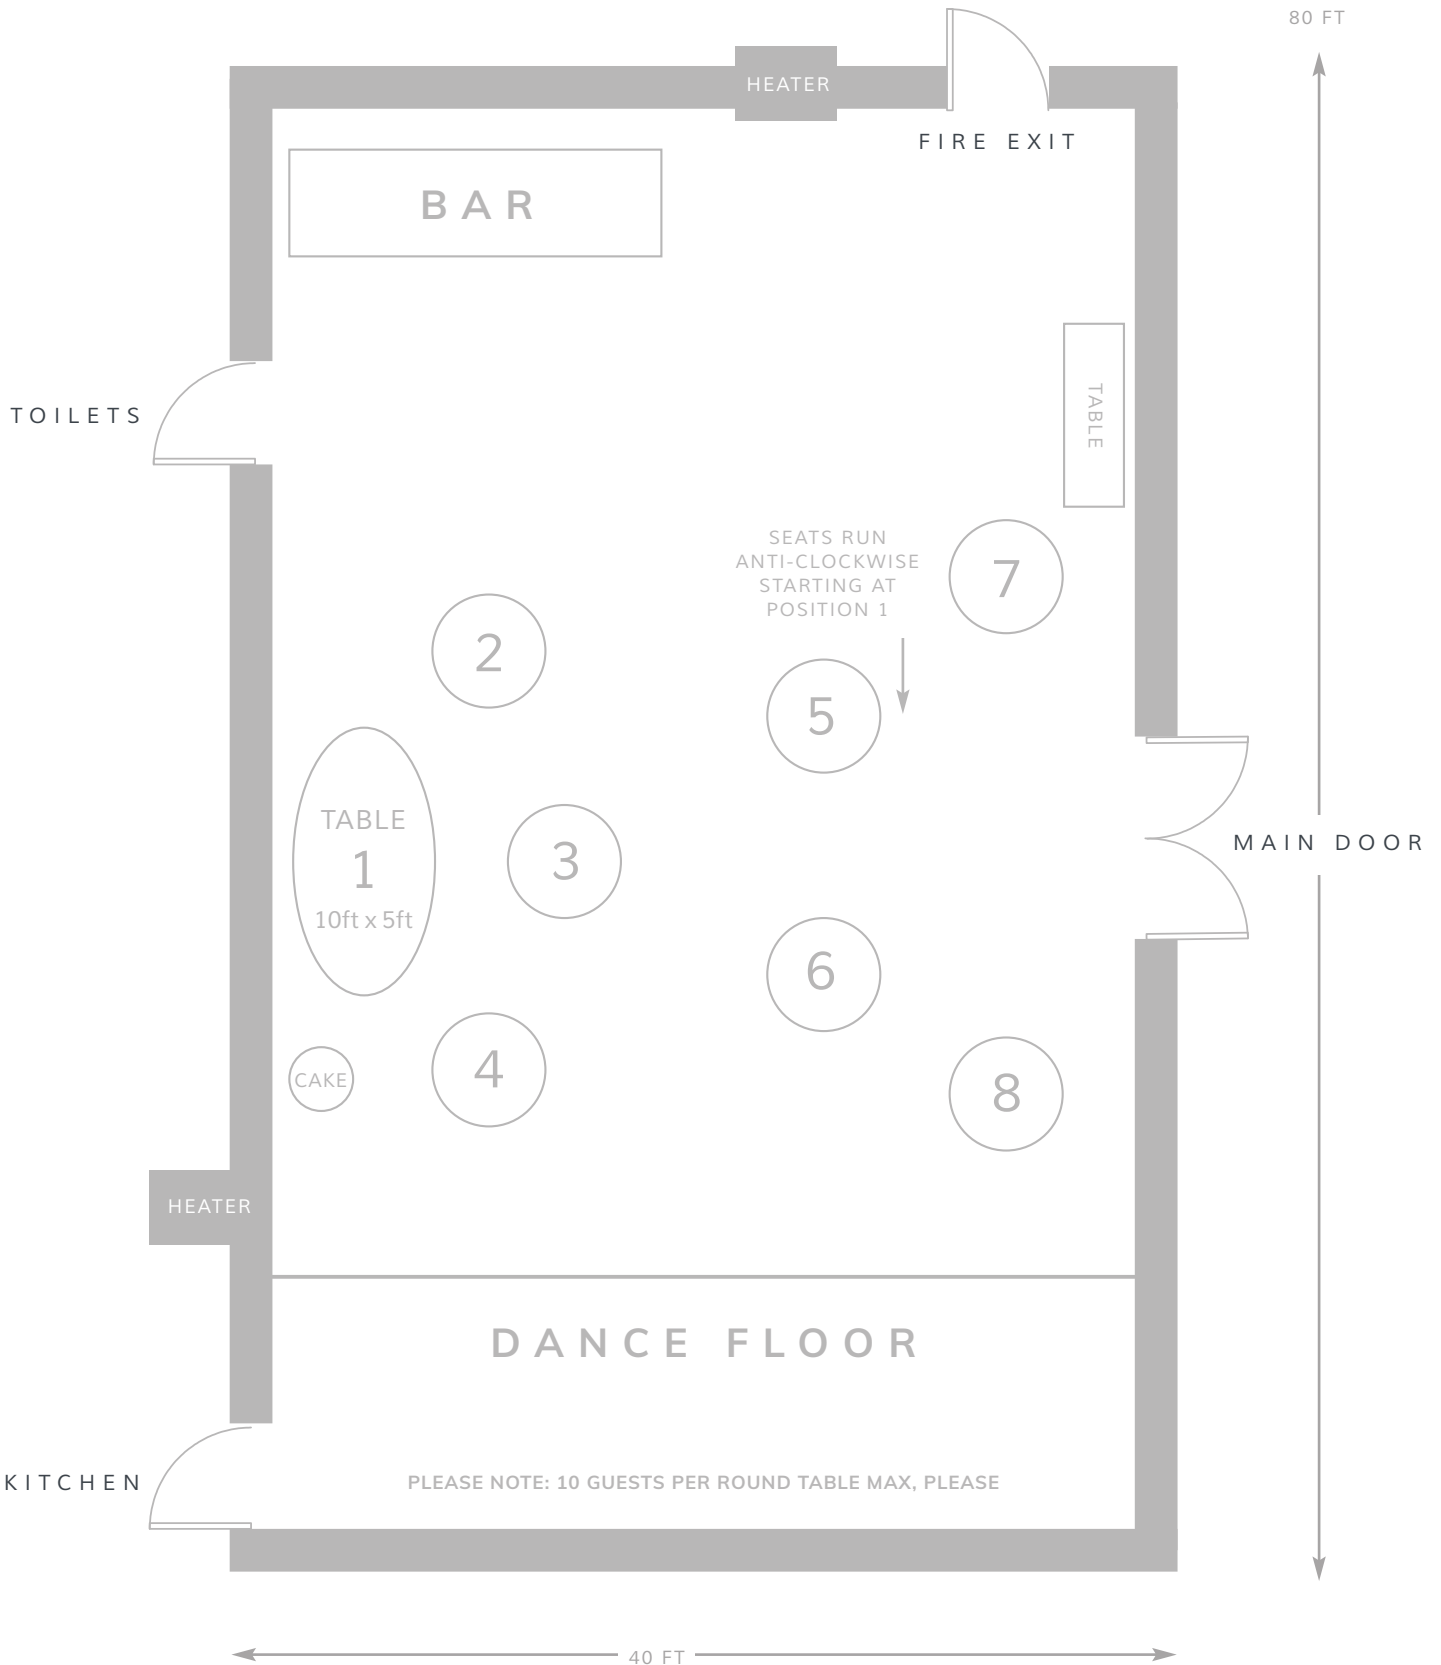

MAIN HOUSE  
SEATING PLAN  
CIRCA 60 GUESTS

# MAIN HOUSE

---

## SEATING PLAN

CIRCA 70 GUESTS

MAIN HOUSE  
SEATING PLAN  
CIRCA 80 GUESTS

MAIN HOUSE  
SEATING PLAN  
CIRCA 90 GUESTS

MAIN HOUSE  
SEATING PLAN  
CIRCA 100 GUESTS

MAIN HOUSE  
SEATING PLAN  
CIRCA 110 GUESTS

MAIN HOUSE  
SEATING PLAN  
CIRCA 120 GUESTS