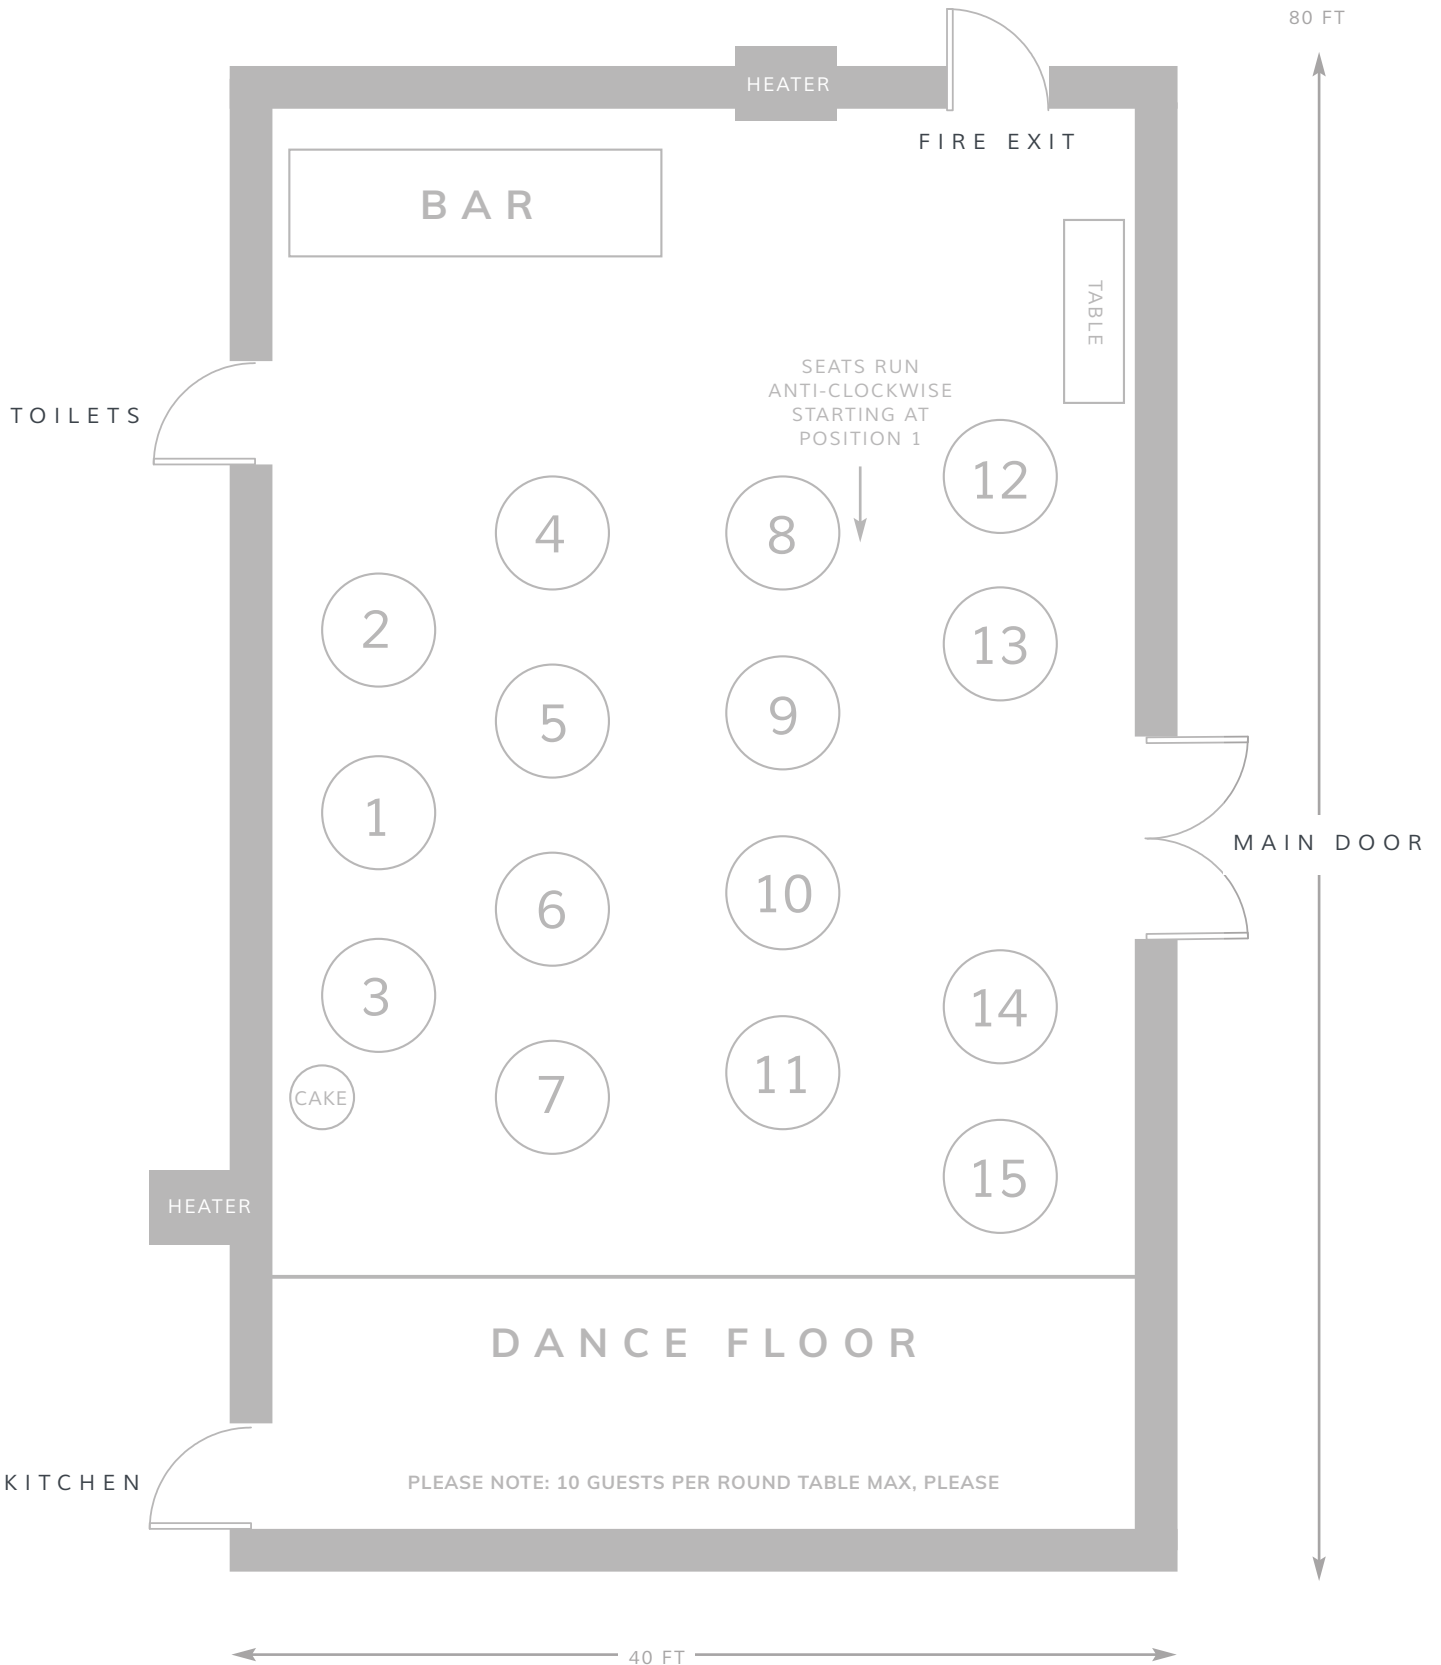

MAIN HOUSE  
SEATING PLAN  
CIRCA 120 GUESTS

## SEATING PLAN

CIRCA 140 GUESTS

# MAIN HOUSE

## SEATING PLAN

CIRCA 150 GUESTS

NON TOP TABLE

MAIN HOUSE  
SEATING PLAN  
CIRCA 150 GUESTS