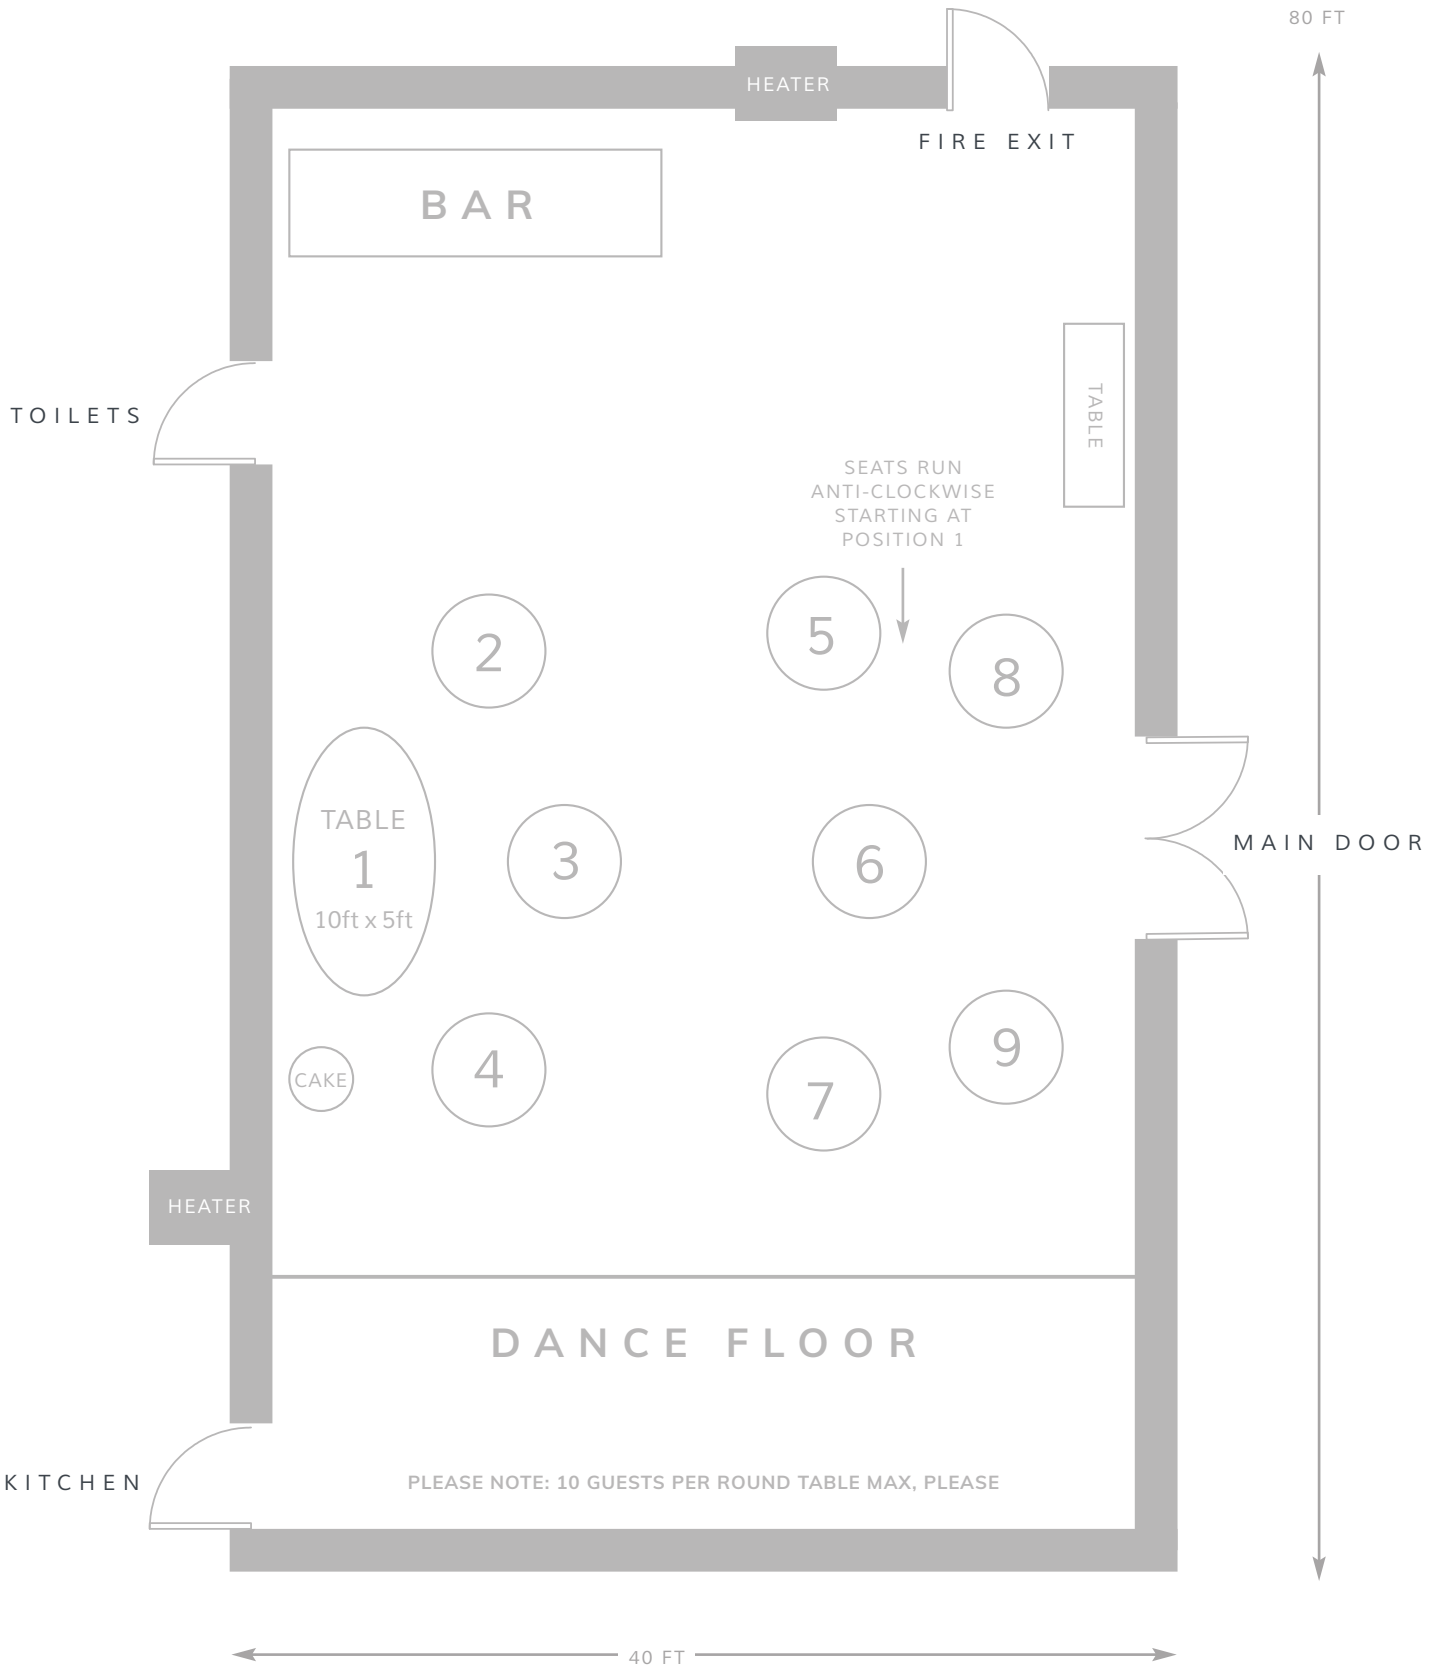

MAIN HOUSE  
SEATING PLAN  
CIRCA 60 GUESTS

## SEATING PLAN

CIRCA 70 GUESTS

MAIN HOUSE  
SEATING PLAN  
CIRCA 80 GUESTS

MAIN HOUSE  
SEATING PLAN  
CIRCA 90 GUESTS

MAIN HOUSE  
SEATING PLAN  
CIRCA 100 GUESTS

MAIN HOUSE  
SEATING PLAN  
CIRCA 110 GUESTS

MAIN HOUSE  
SEATING PLAN  
CIRCA 120 GUESTS