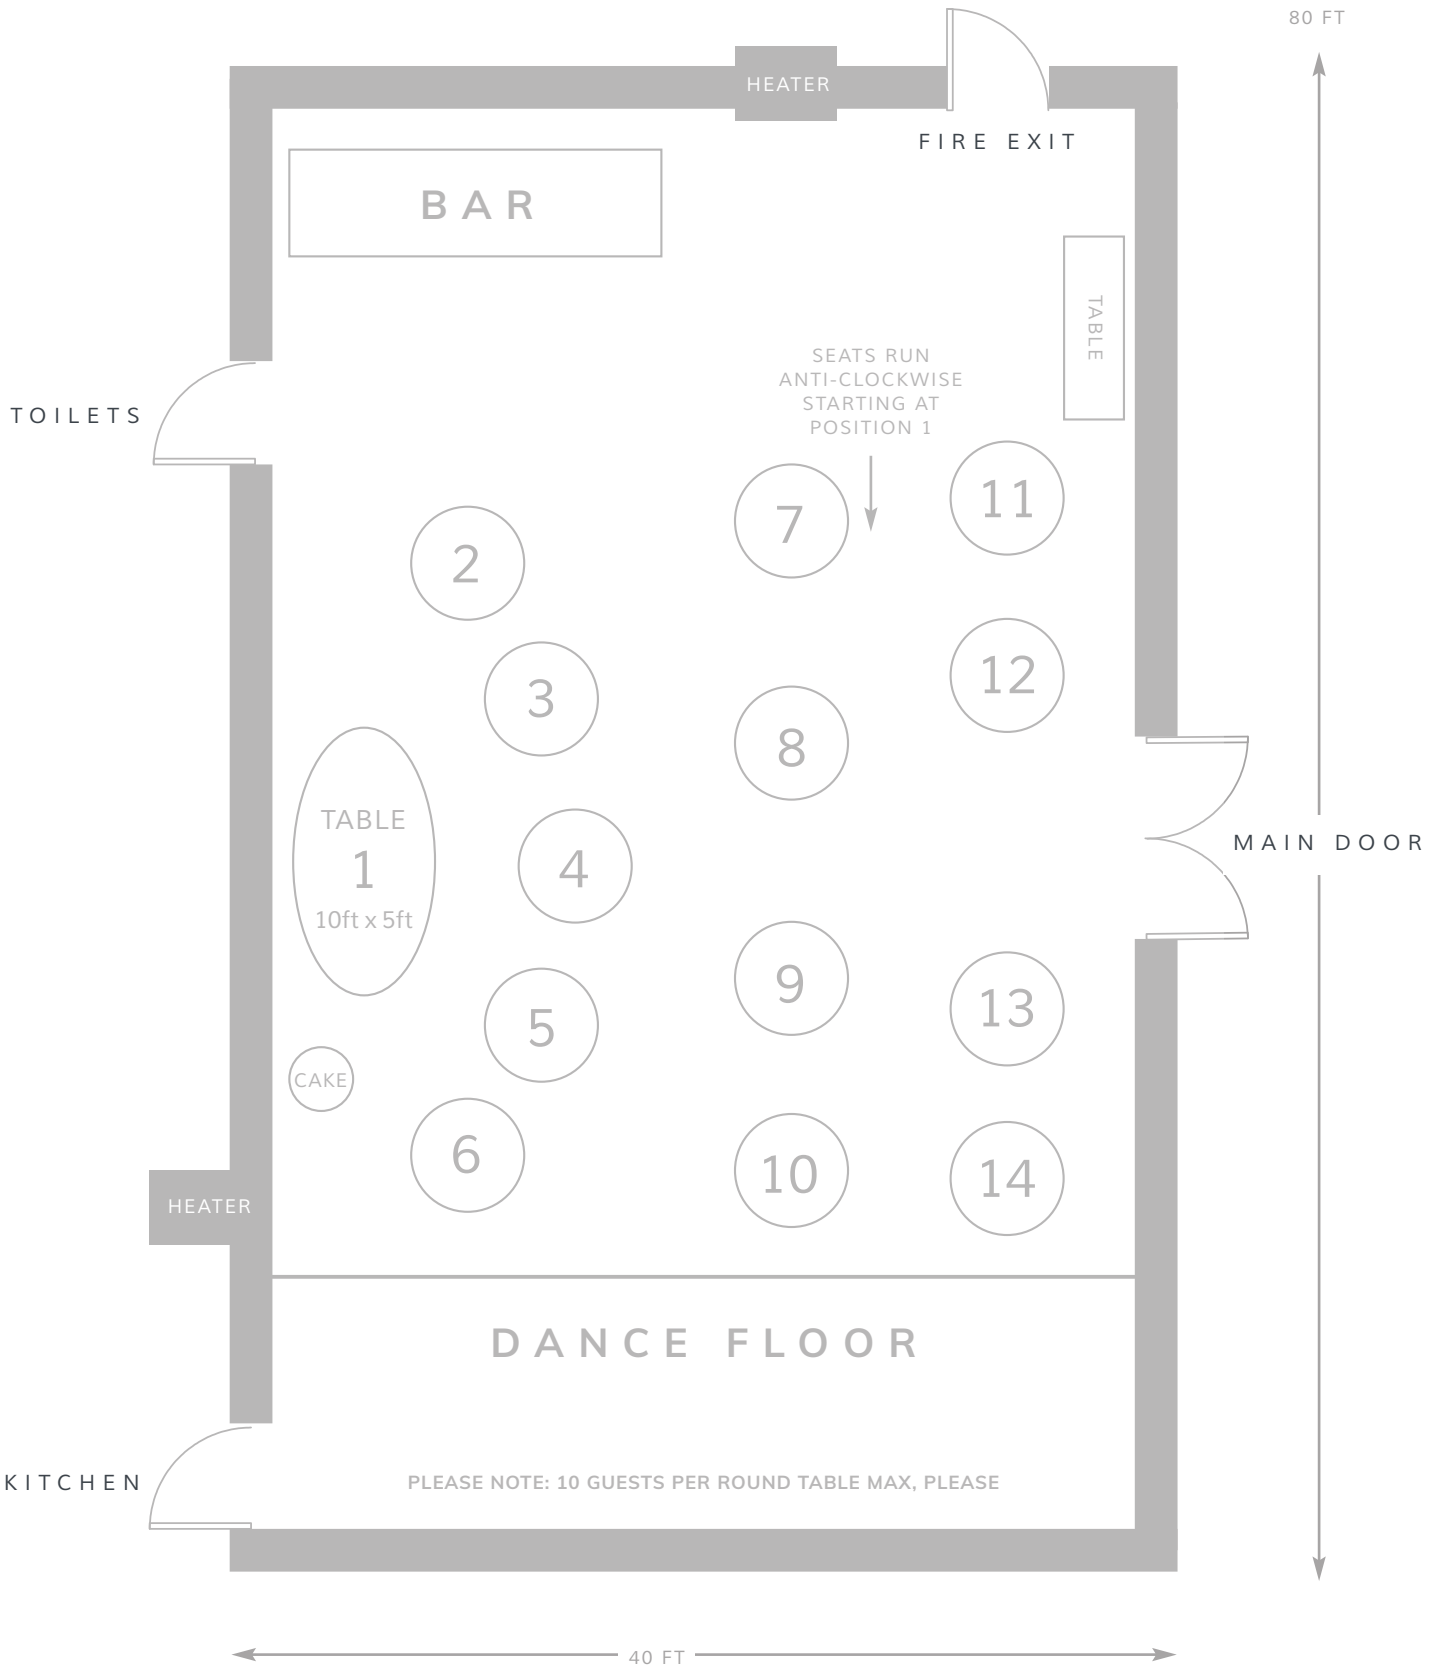

MAIN HOUSE

SEATING PLAN

CIRCA 140 GUESTS