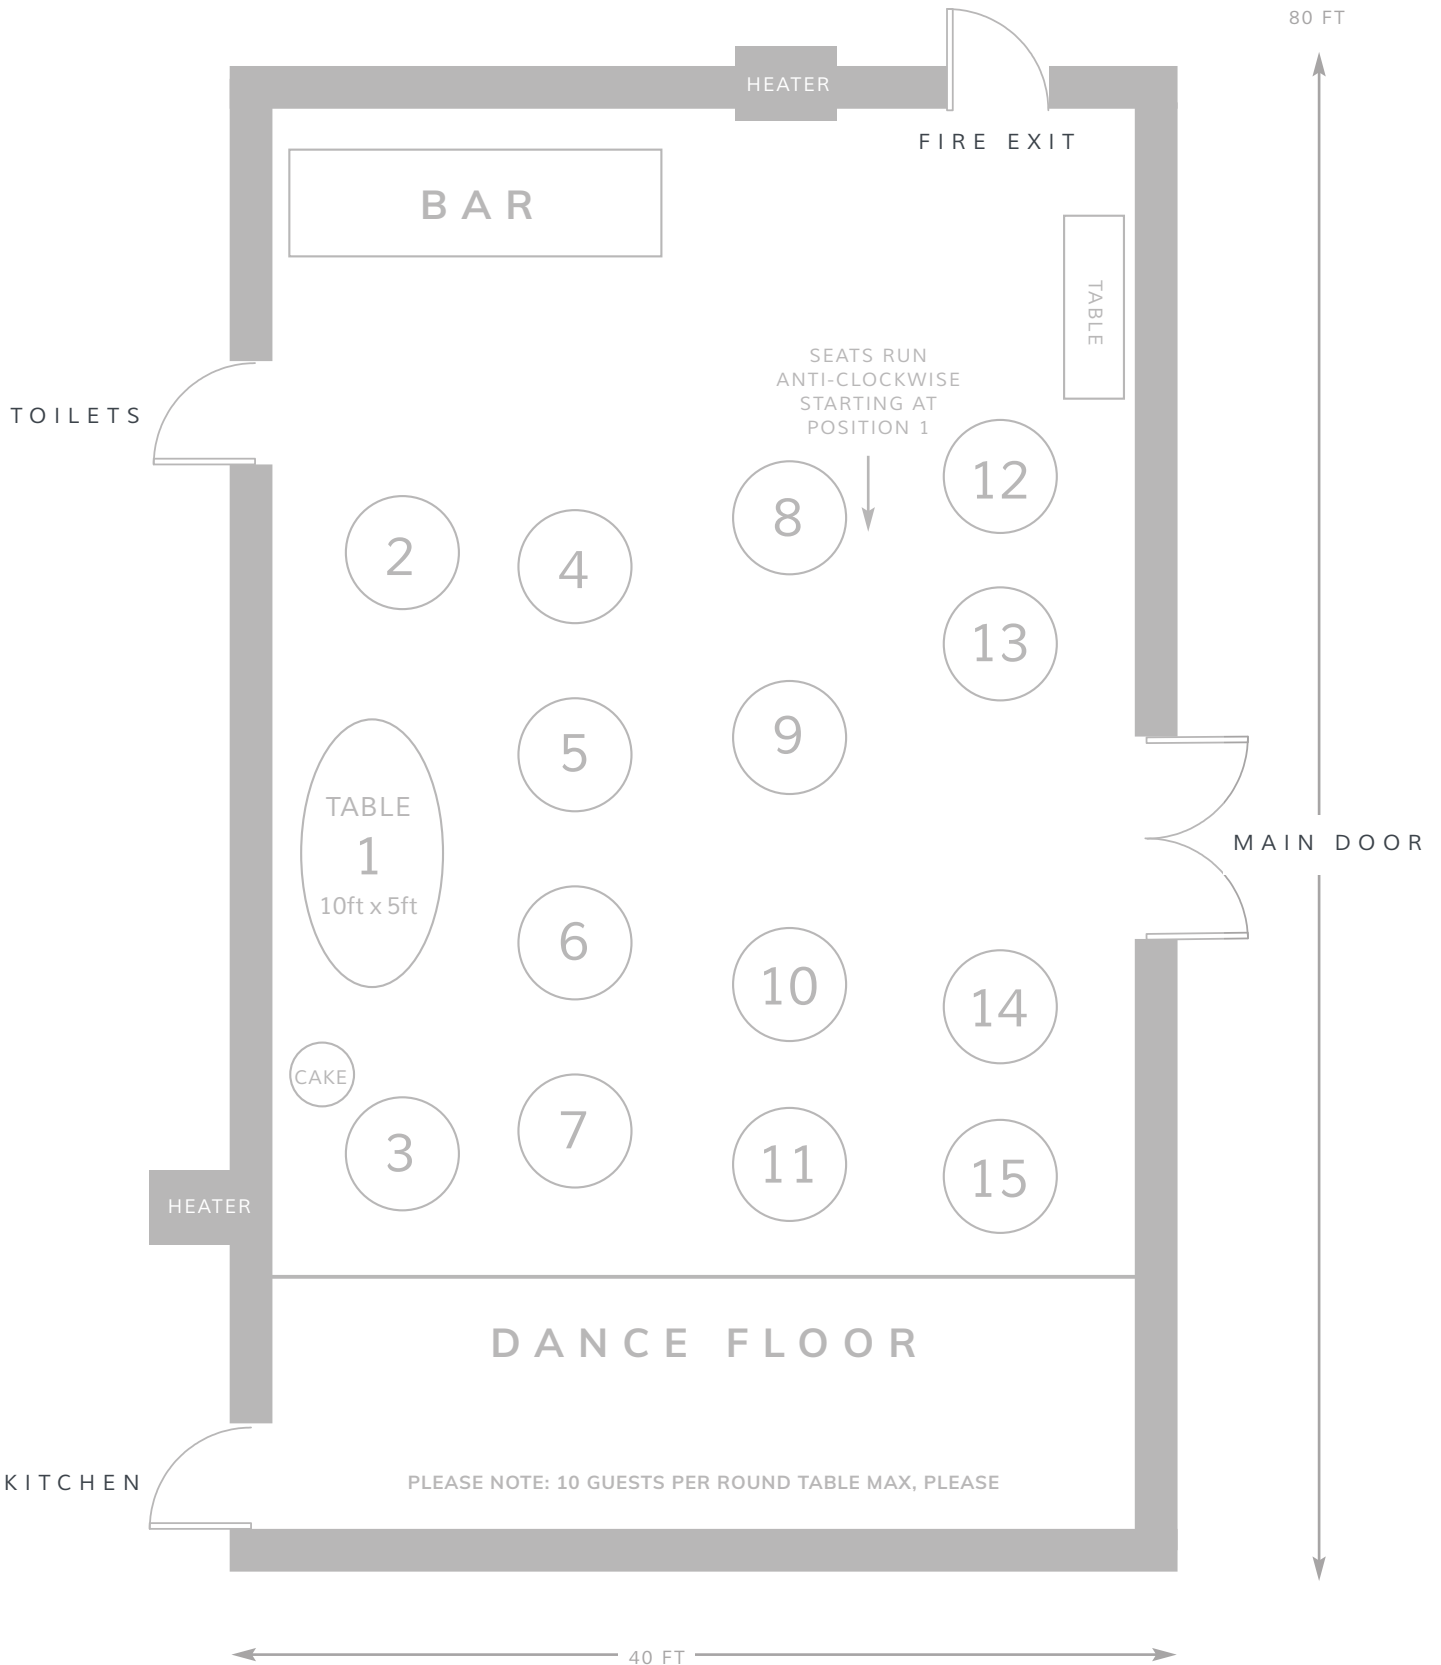

MAIN HOUSE  
SEATING PLAN  
CIRCA 120 GUESTS

## SEATING PLAN

CIRCA 140 GUESTS

# MAIN HOUSE

## SEATING PLAN

CIRCA 150 GUESTS

NON TOP TABLE

MAIN HOUSE  
SEATING PLAN  
CIRCA 150 GUESTS