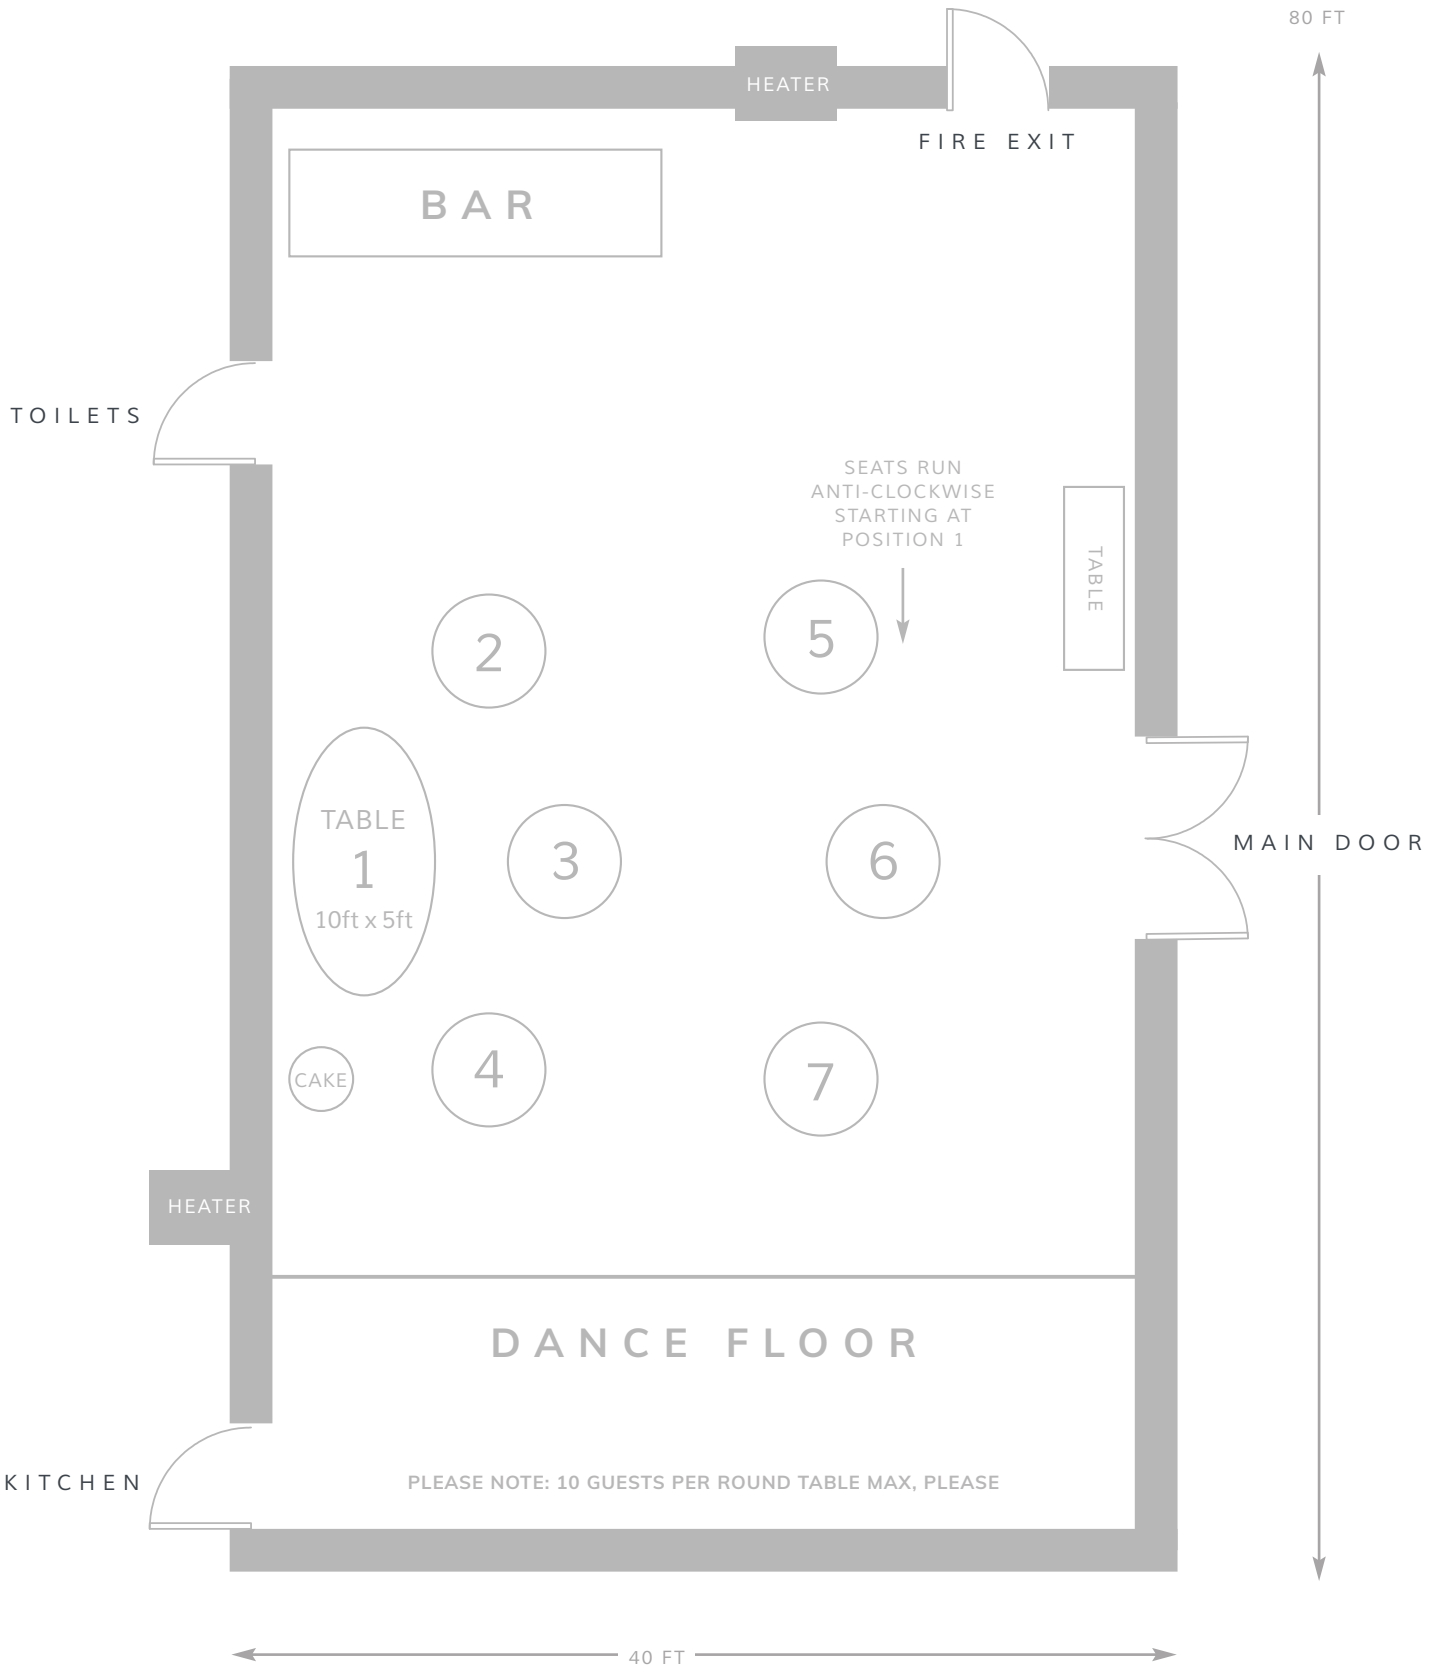

MAIN HOUSE  
SEATING PLAN  
CIRCA 60 GUESTS

# MAIN HOUSE

---

## SEATING PLAN

CIRCA 70 GUESTS

MAIN HOUSE  
SEATING PLAN  
CIRCA 80 GUESTS

MAIN HOUSE  
SEATING PLAN  
CIRCA 90 GUESTS

MAIN HOUSE  
SEATING PLAN  
CIRCA 100 GUESTS

MAIN HOUSE  
SEATING PLAN  
CIRCA 110 GUESTS

MAIN HOUSE  
SEATING PLAN  
CIRCA 120 GUESTS