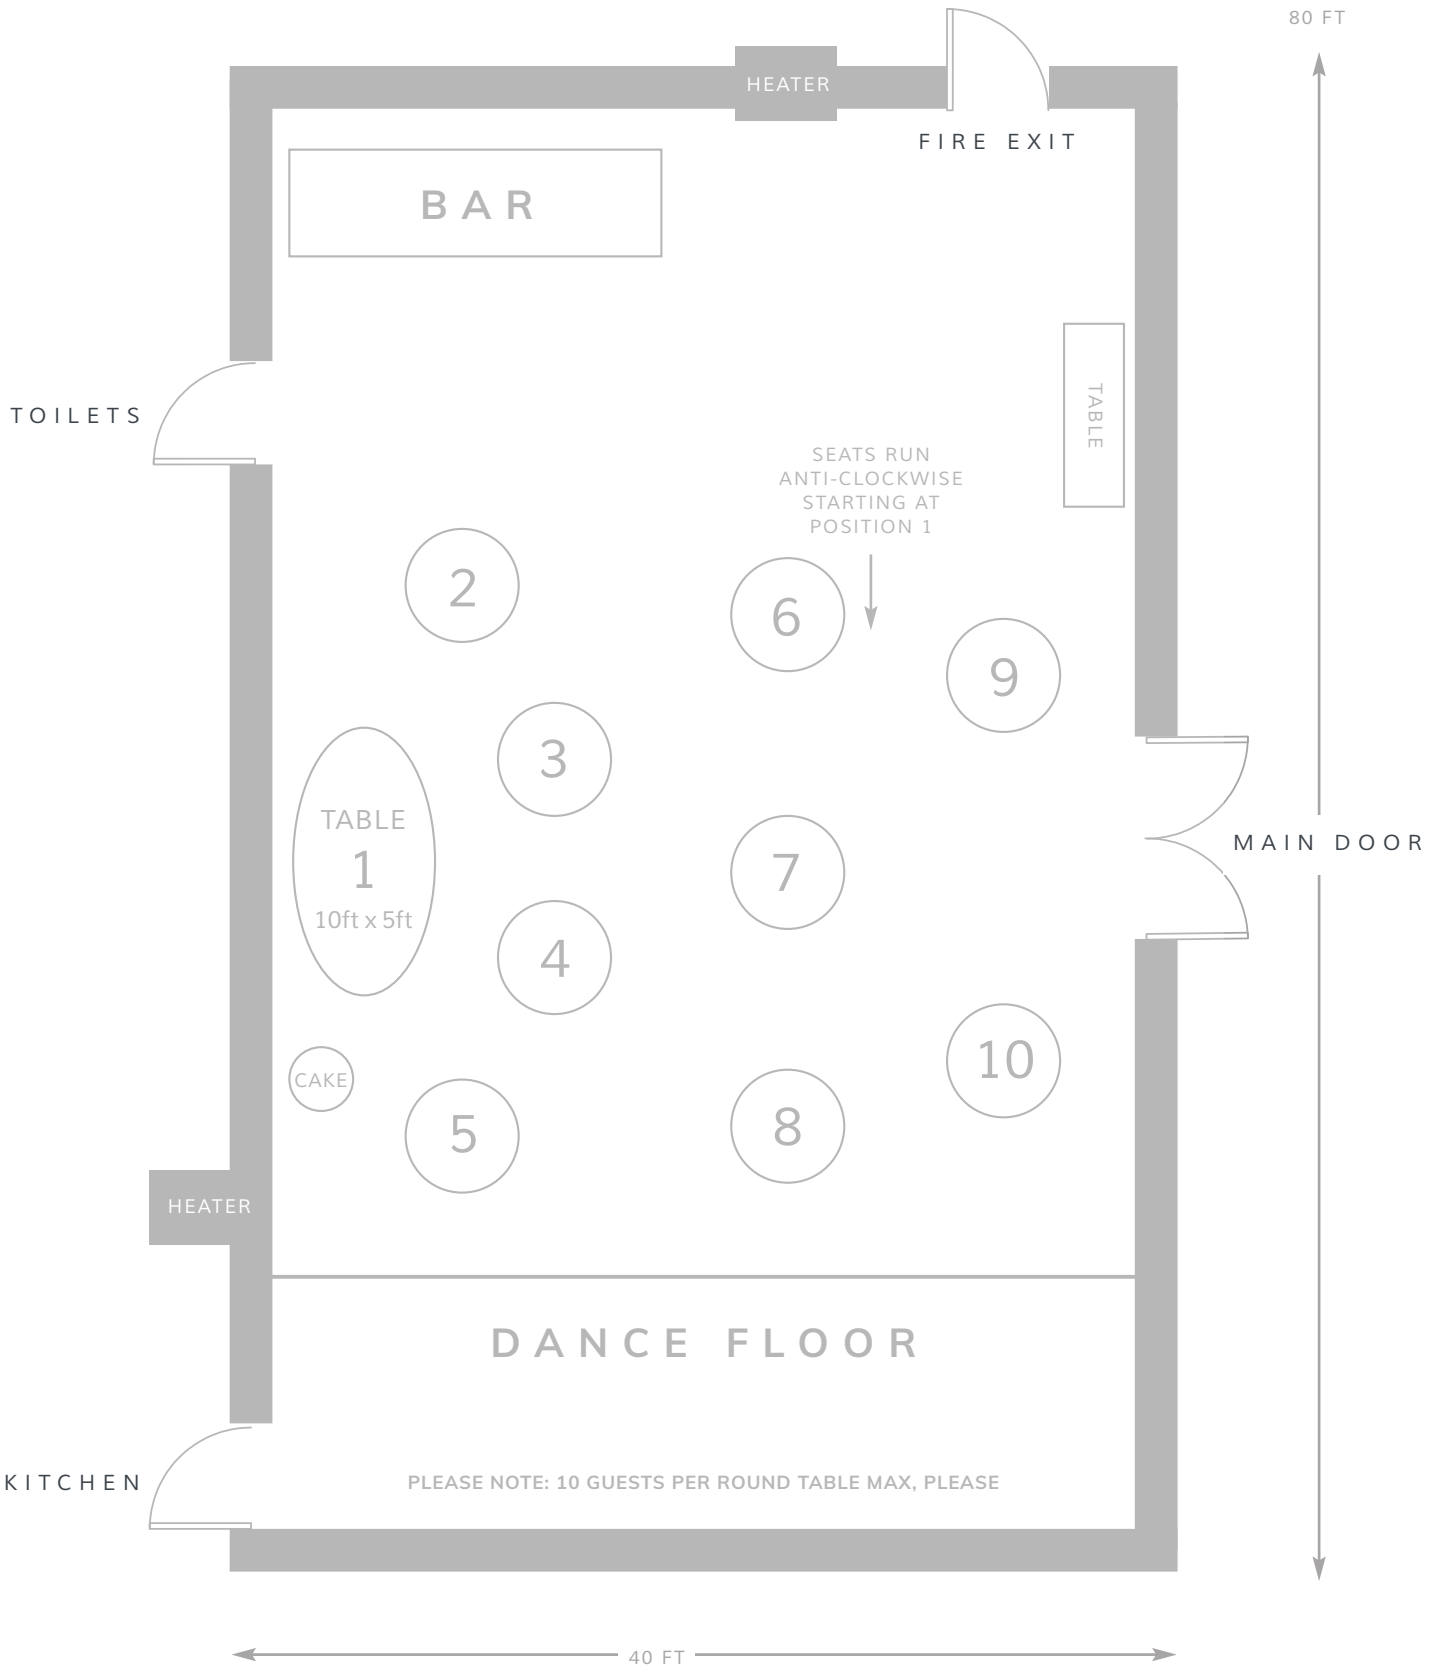

MAIN HOUSE  
SEATING PLAN  
CIRCA 60 GUESTS

## SEATING PLAN

CIRCA 70 GUESTS

MAIN HOUSE  
SEATING PLAN  
CIRCA 80 GUESTS

MAIN HOUSE  
SEATING PLAN  
CIRCA 90 GUESTS

MAIN HOUSE  
SEATING PLAN  
CIRCA 100 GUESTS

MAIN HOUSE  
SEATING PLAN  
CIRCA 110 GUESTS

MAIN HOUSE  
SEATING PLAN  
CIRCA 120 GUESTS