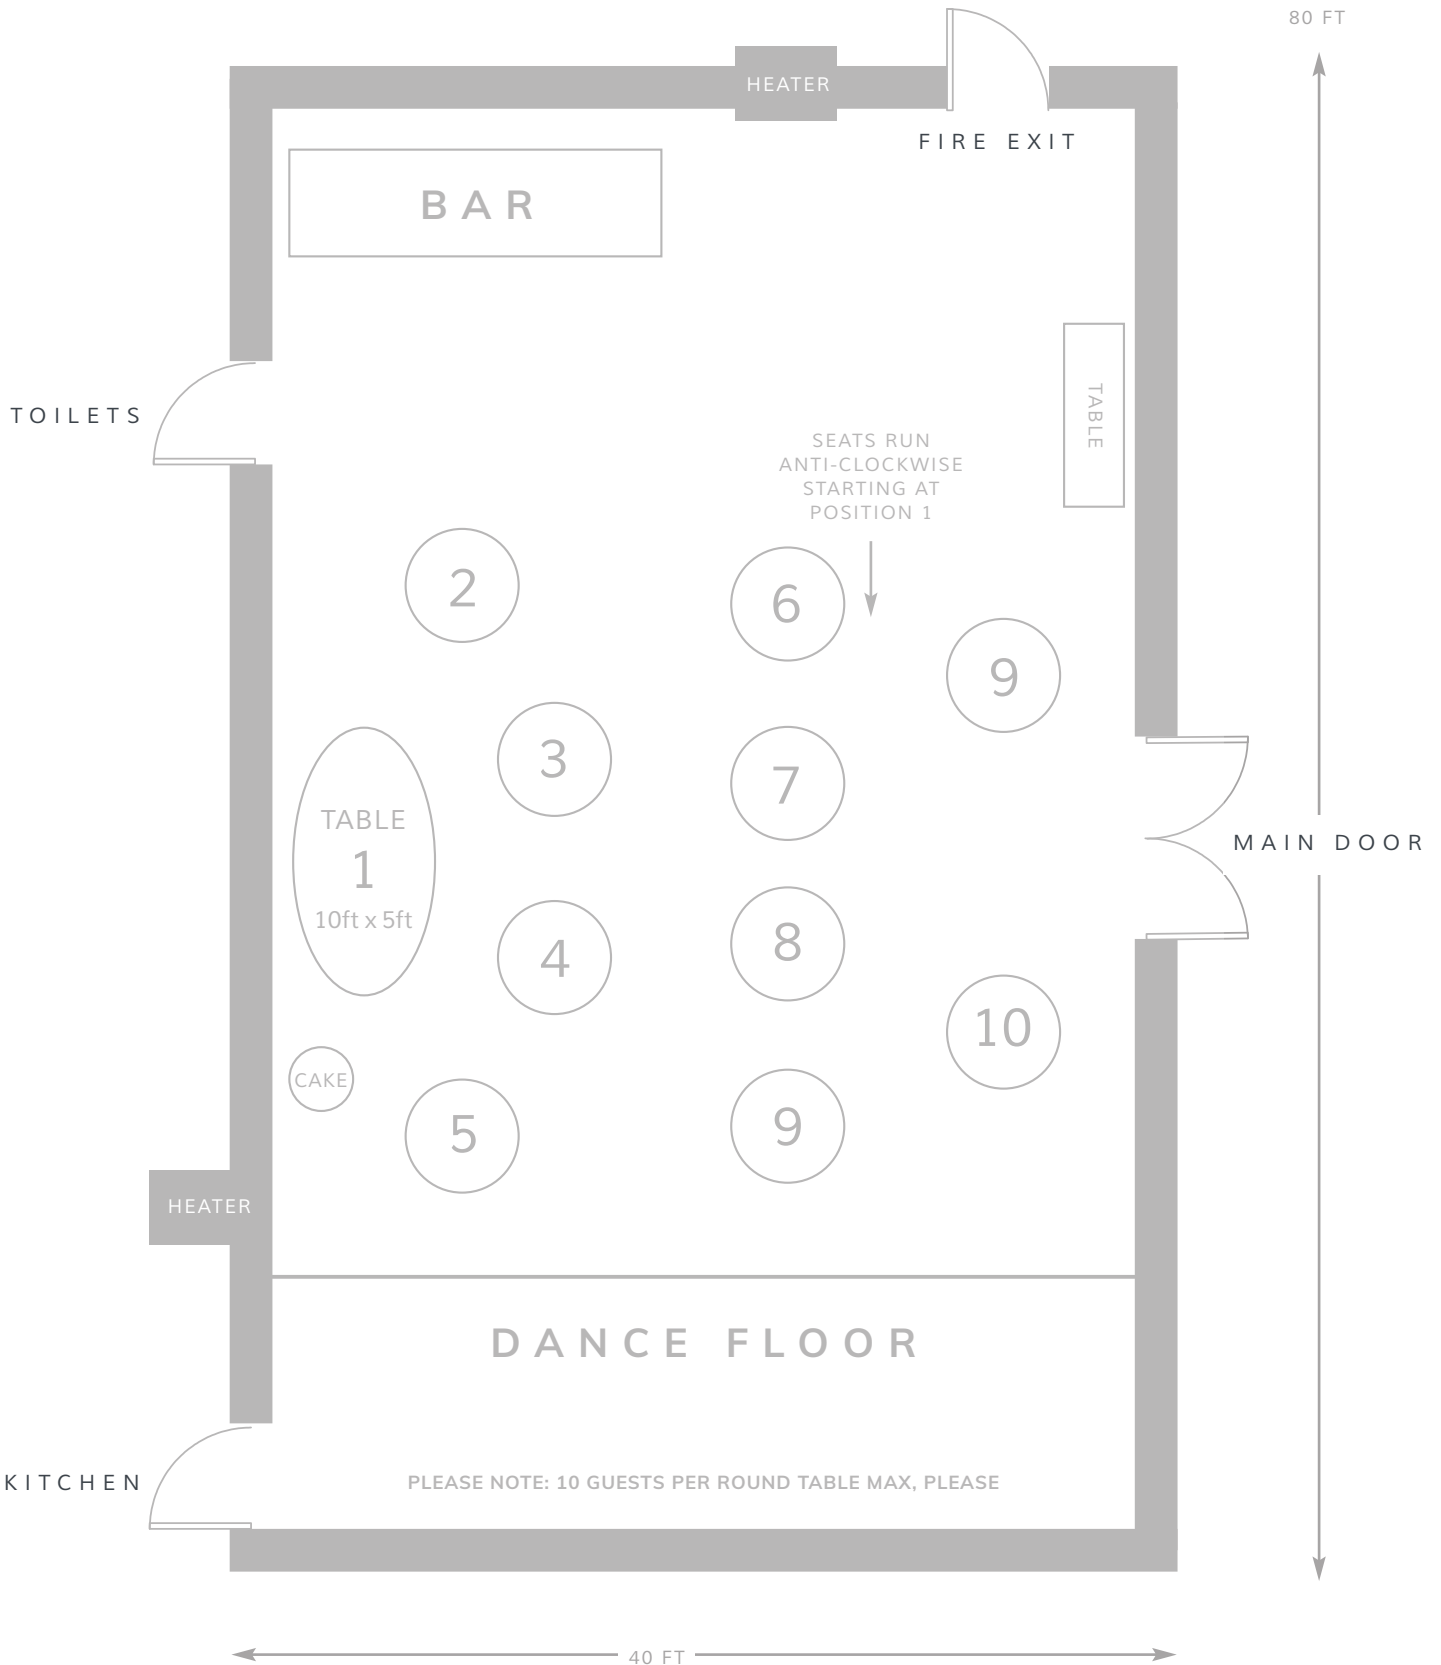

MAIN HOUSE  
SEATING PLAN  
CIRCA 60 GUESTS

## SEATING PLAN

CIRCA 70 GUESTS

MAIN HOUSE  
SEATING PLAN  
CIRCA 80 GUESTS

MAIN HOUSE  
SEATING PLAN  
CIRCA 90 GUESTS

MAIN HOUSE  
SEATING PLAN  
CIRCA 100 GUESTS

MAIN HOUSE  
SEATING PLAN  
CIRCA 110 GUESTS

MAIN HOUSE  
SEATING PLAN  
CIRCA 120 GUESTS