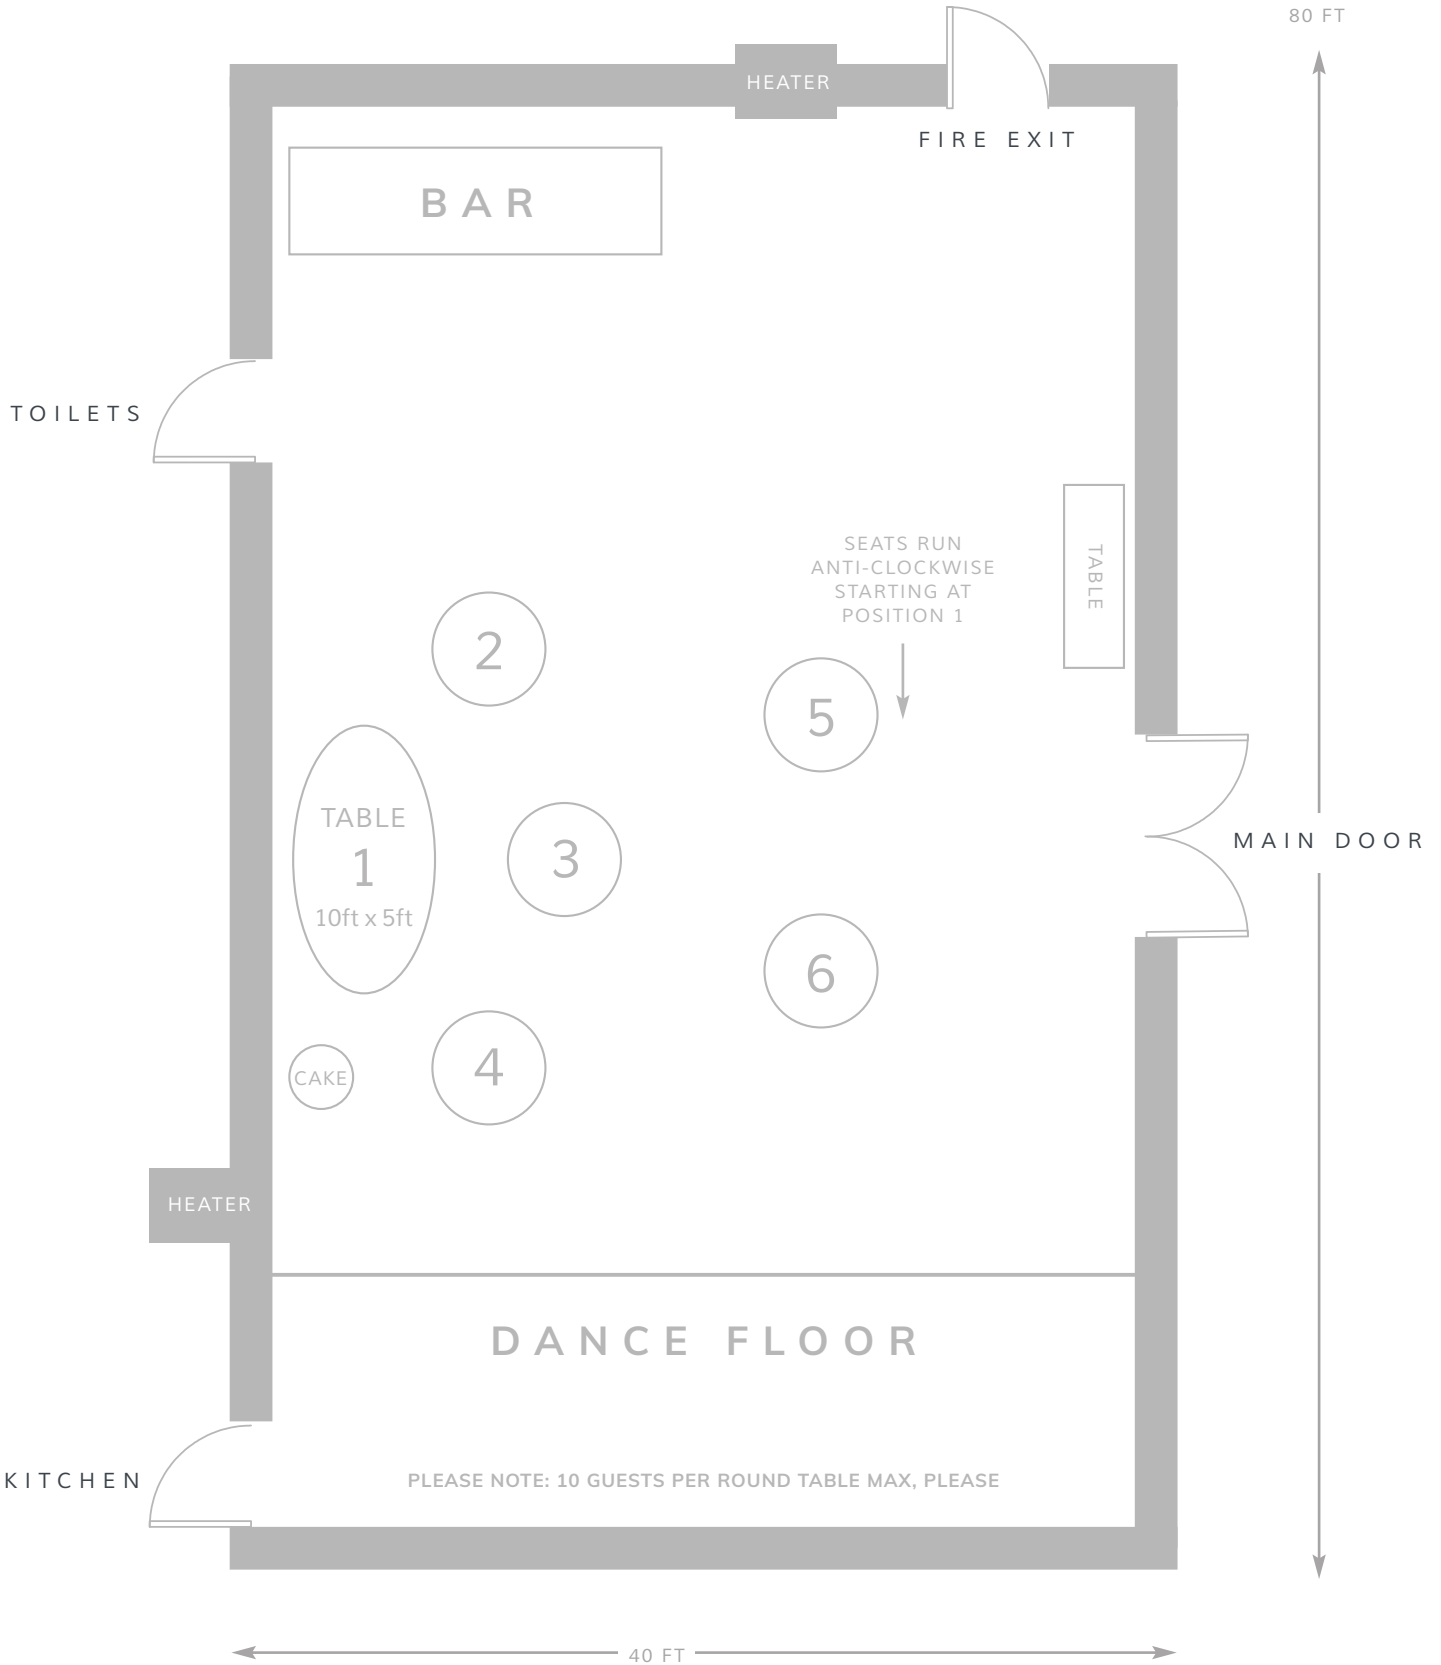

MAIN HOUSE  
SEATING PLAN  
CIRCA 60 GUESTS

# MAIN HOUSE

---

## SEATING PLAN

CIRCA 70 GUESTS

MAIN HOUSE  
SEATING PLAN  
CIRCA 80 GUESTS

MAIN HOUSE  
SEATING PLAN  
CIRCA 90 GUESTS

MAIN HOUSE  
SEATING PLAN  
CIRCA 100 GUESTS

MAIN HOUSE  
SEATING PLAN  
CIRCA 110 GUESTS

MAIN HOUSE  
SEATING PLAN  
CIRCA 120 GUESTS