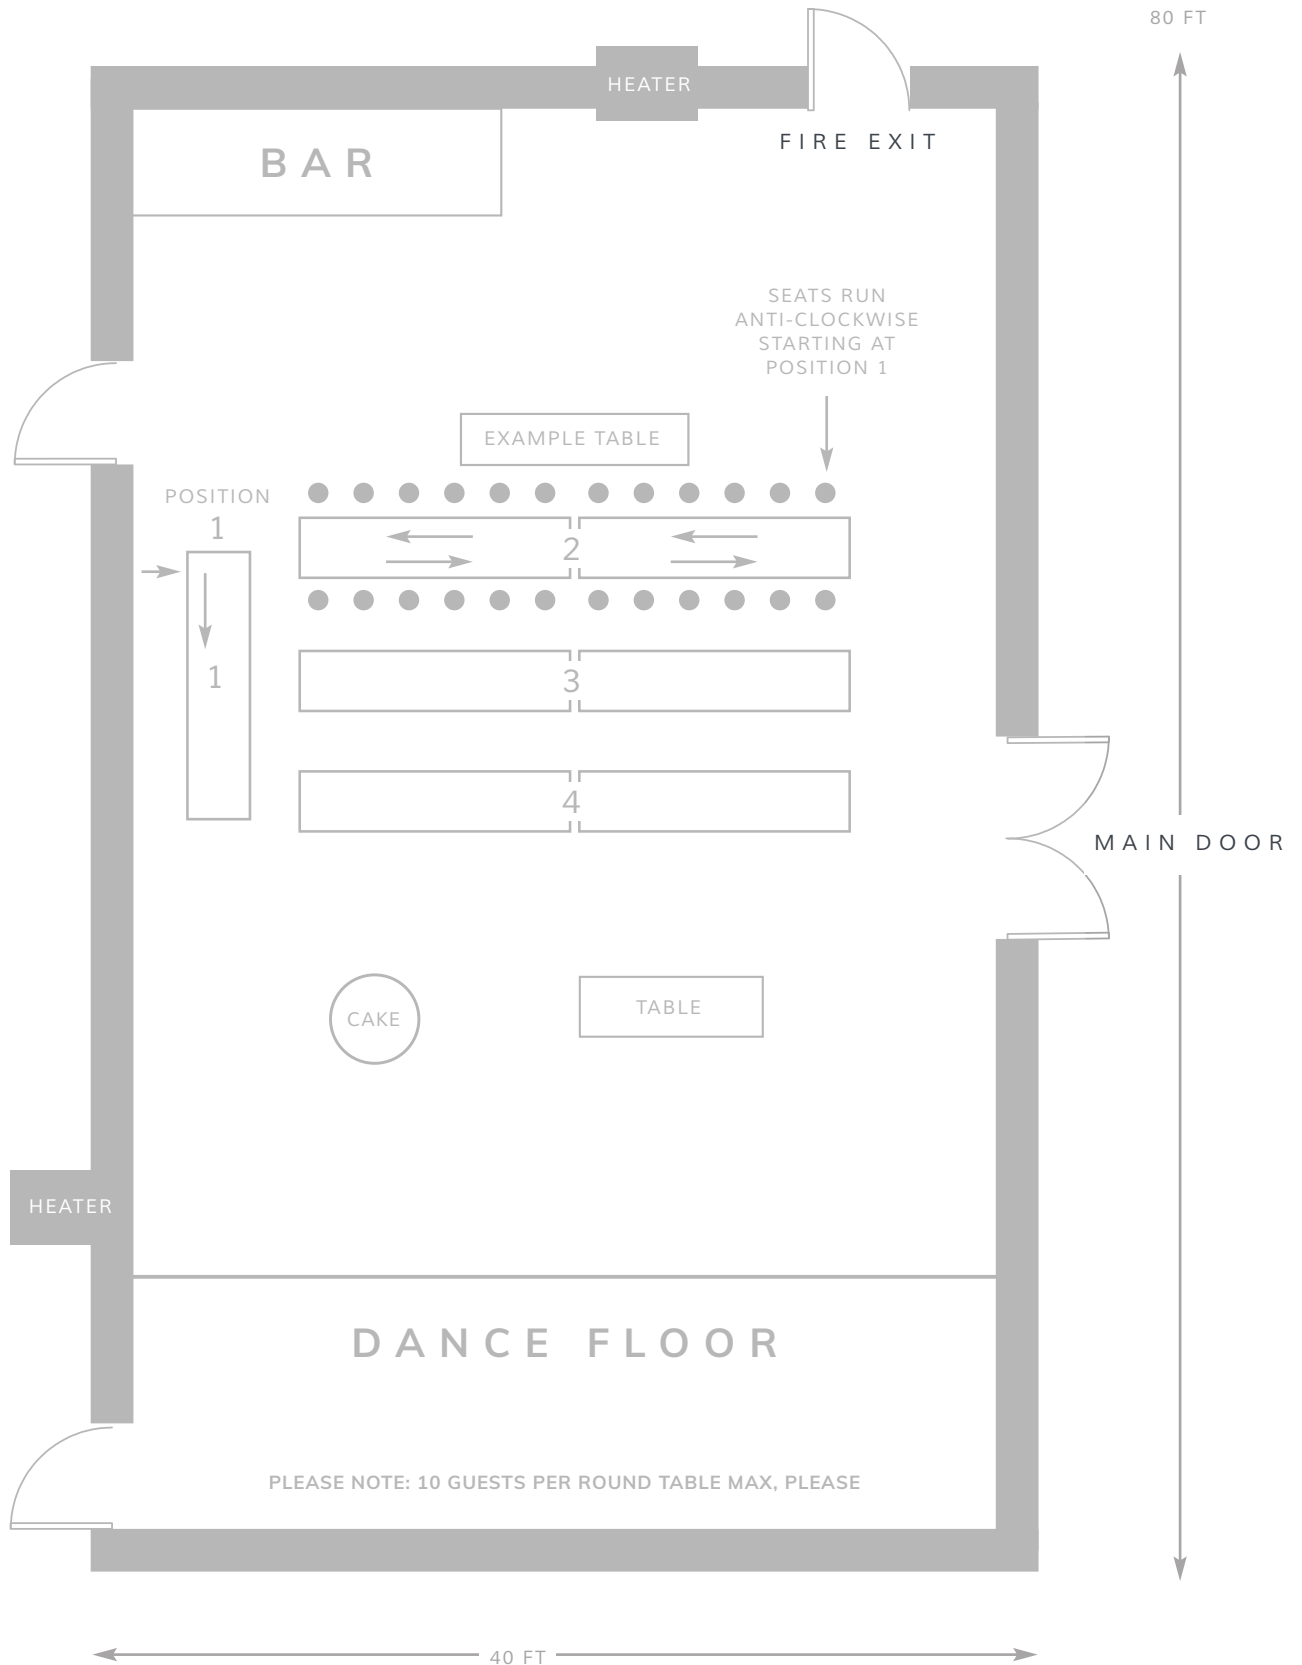

## SEATING PLAN

CIRCA 160 GUESTS

# MAIN HOUSE

## SEATING PLAN

CIRCA 170 GUESTS

## SEATING PLAN

CIRCA 78 GUESTS