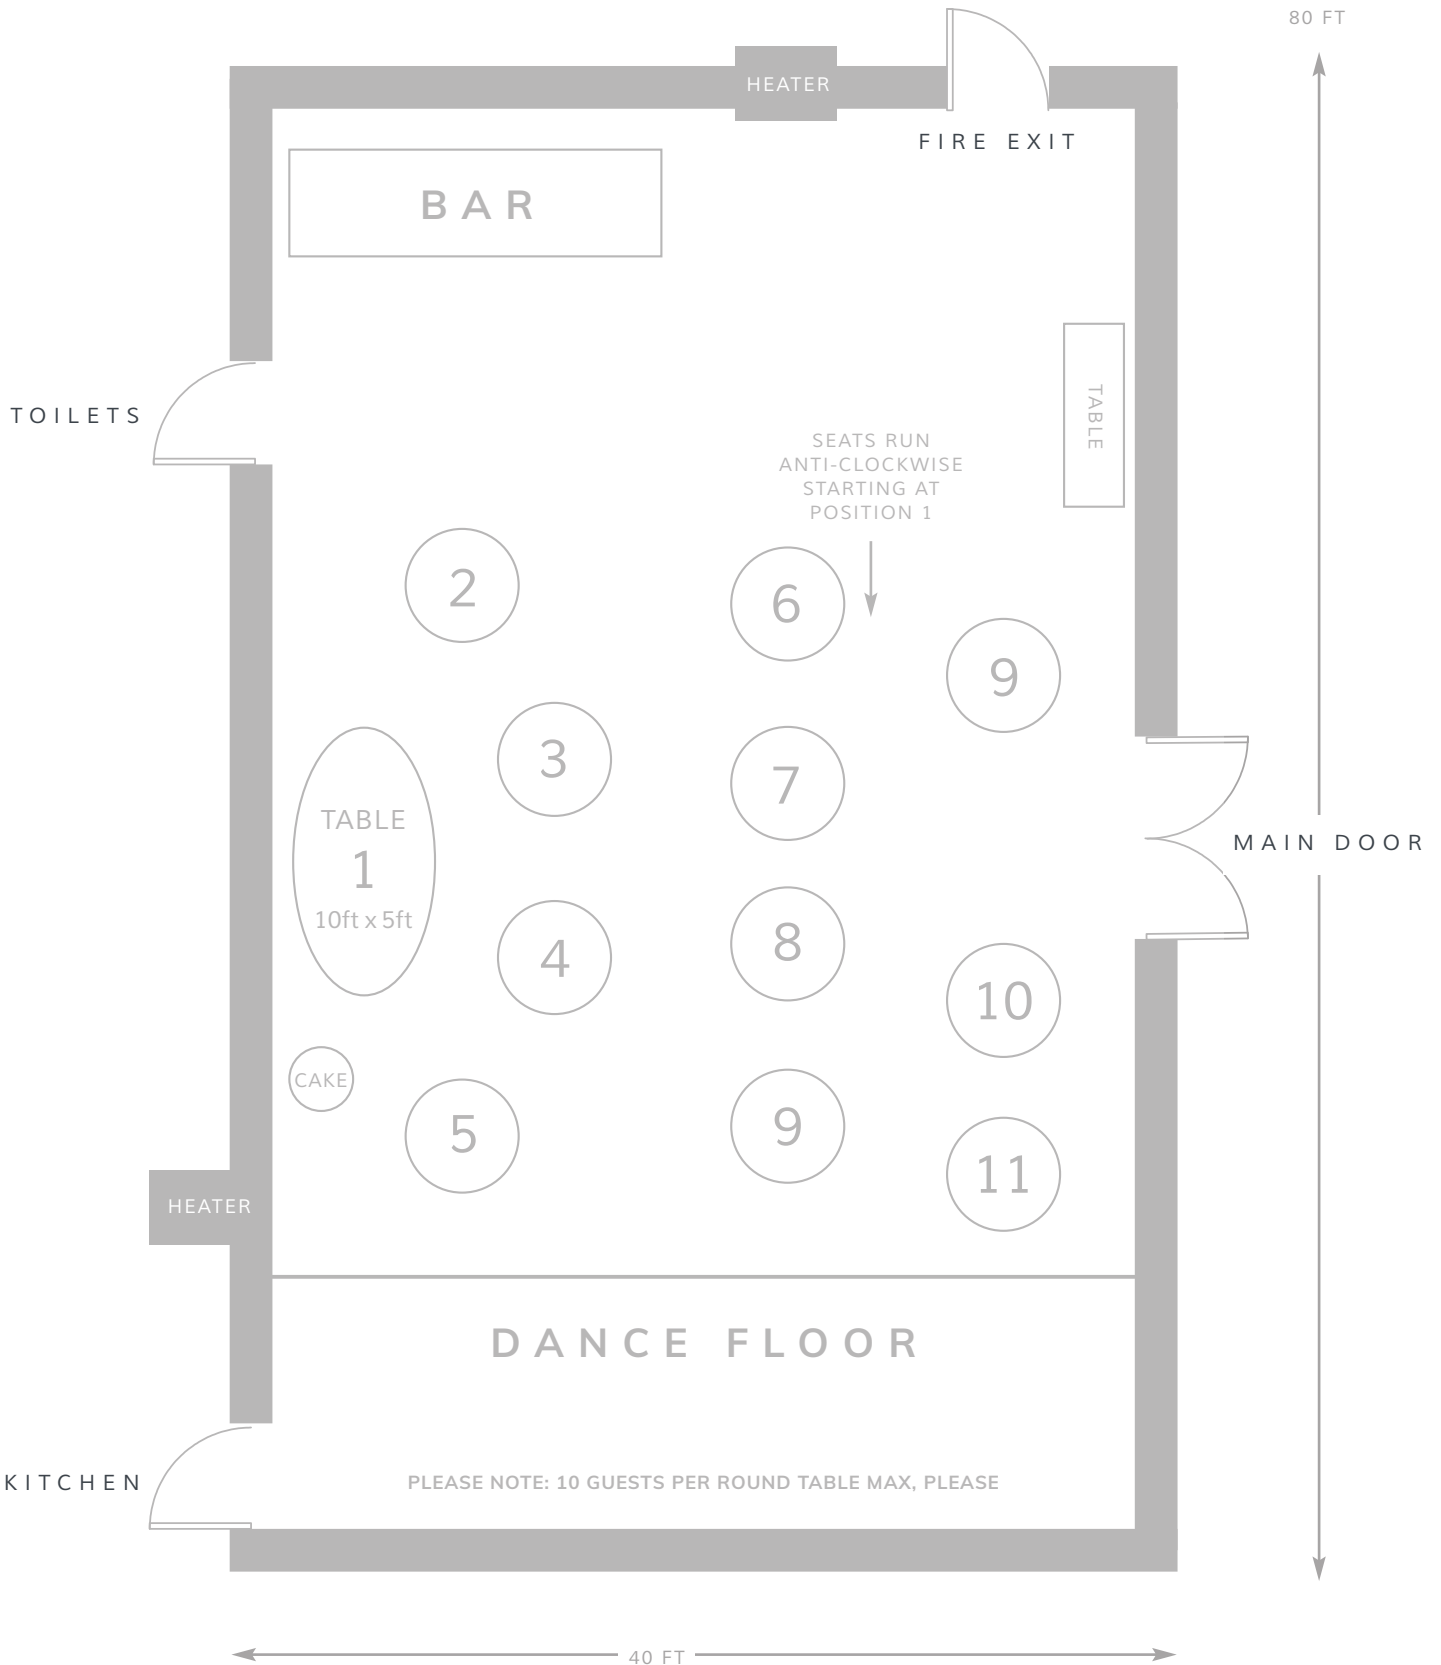

MAIN HOUSE  
SEATING PLAN  
CIRCA 60 GUESTS

## SEATING PLAN

CIRCA 70 GUESTS

MAIN HOUSE  
SEATING PLAN  
CIRCA 80 GUESTS

MAIN HOUSE  
SEATING PLAN  
CIRCA 90 GUESTS

MAIN HOUSE  
SEATING PLAN  
CIRCA 100 GUESTS

MAIN HOUSE  
SEATING PLAN  
CIRCA 110 GUESTS

MAIN HOUSE  
SEATING PLAN  
CIRCA 120 GUESTS