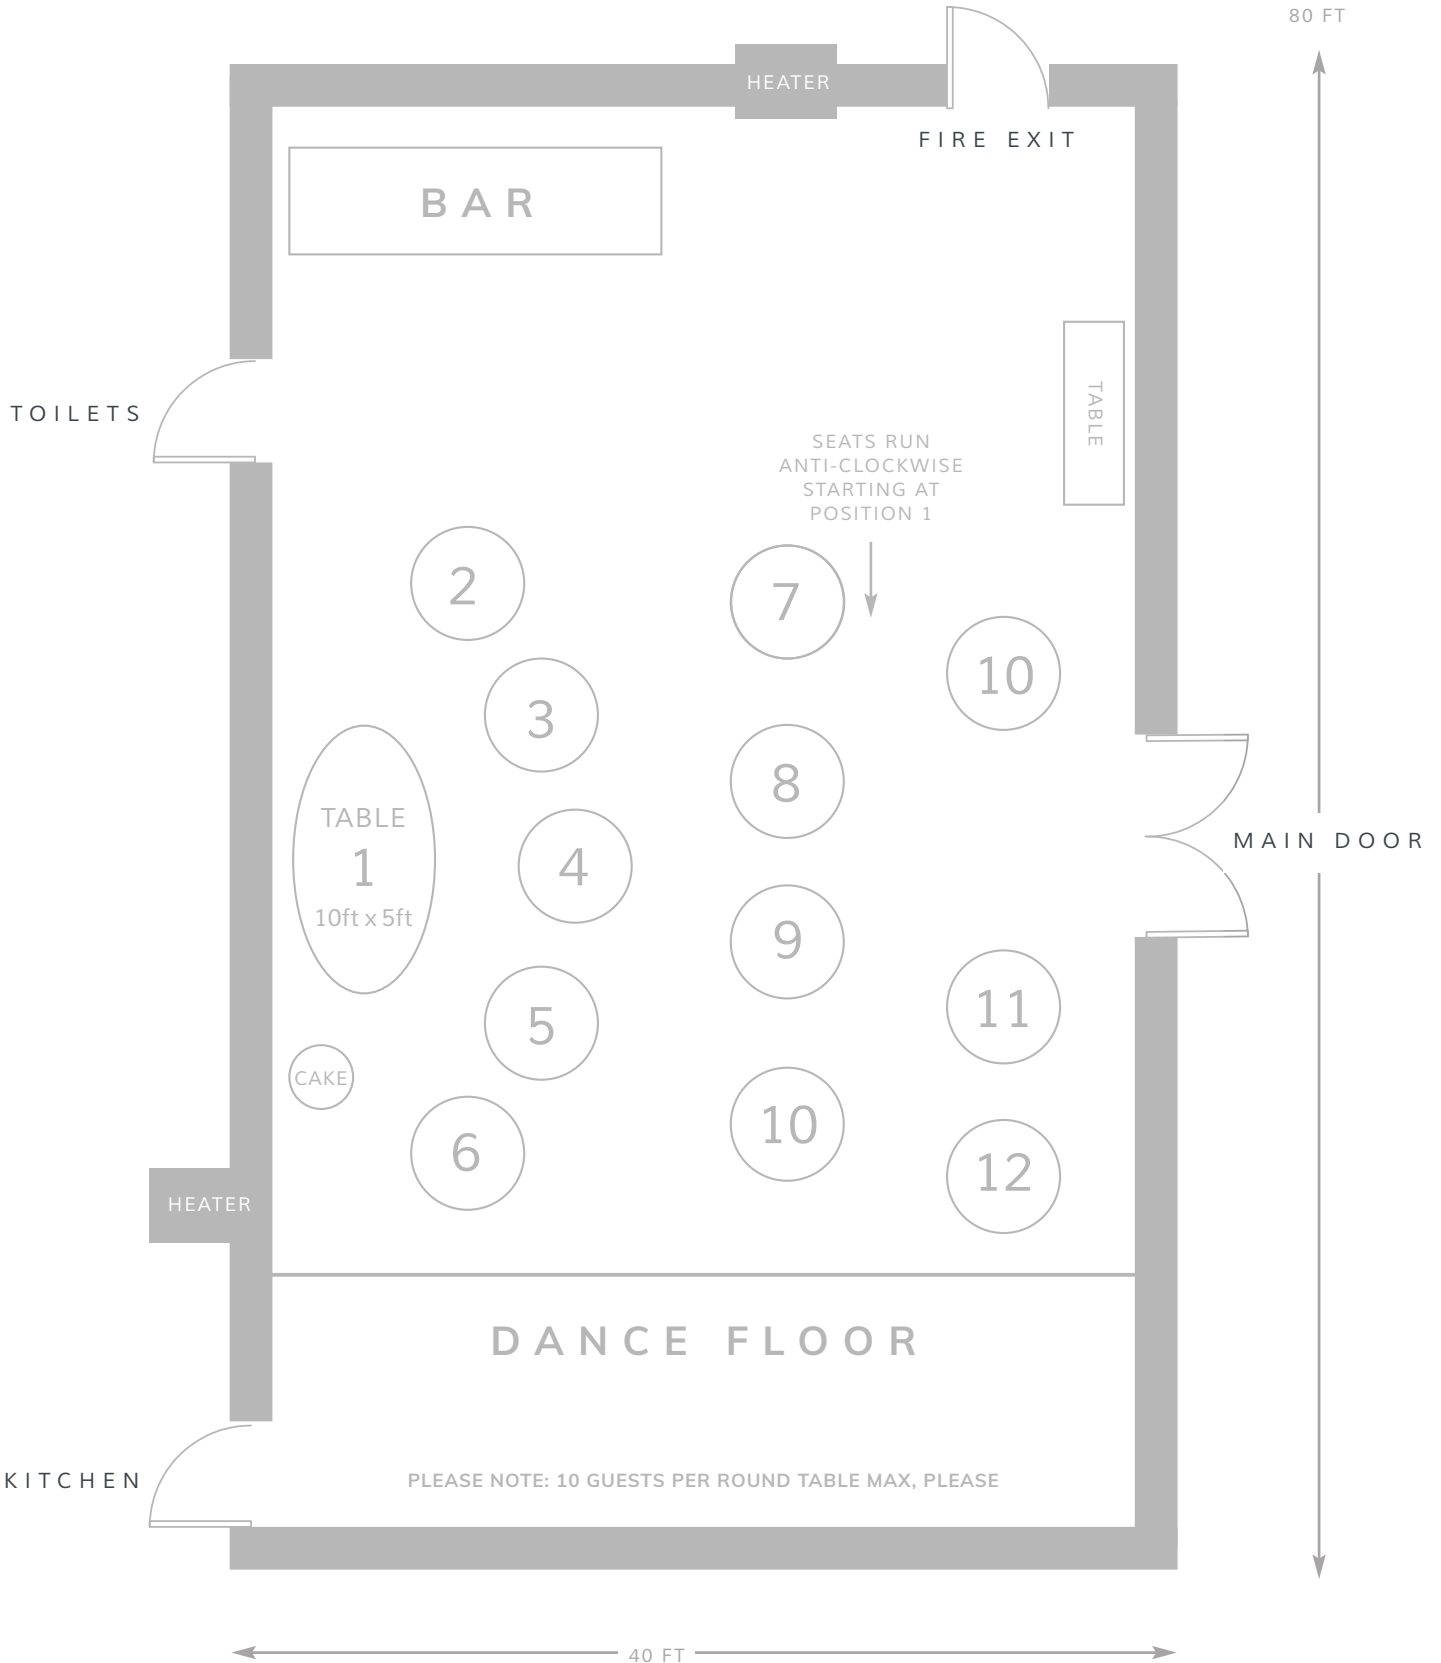

## SEATING PLAN

CIRCA 70 GUESTS

MAIN HOUSE  
SEATING PLAN  
CIRCA 80 GUESTS

MAIN HOUSE  
SEATING PLAN  
CIRCA 90 GUESTS

MAIN HOUSE  
SEATING PLAN  
CIRCA 100 GUESTS

MAIN HOUSE  
SEATING PLAN  
CIRCA 110 GUESTS

MAIN HOUSE  
SEATING PLAN  
CIRCA 120 GUESTS

# MAIN HOUSE

---

## SEATING PLAN

CIRCA 130 GUESTS